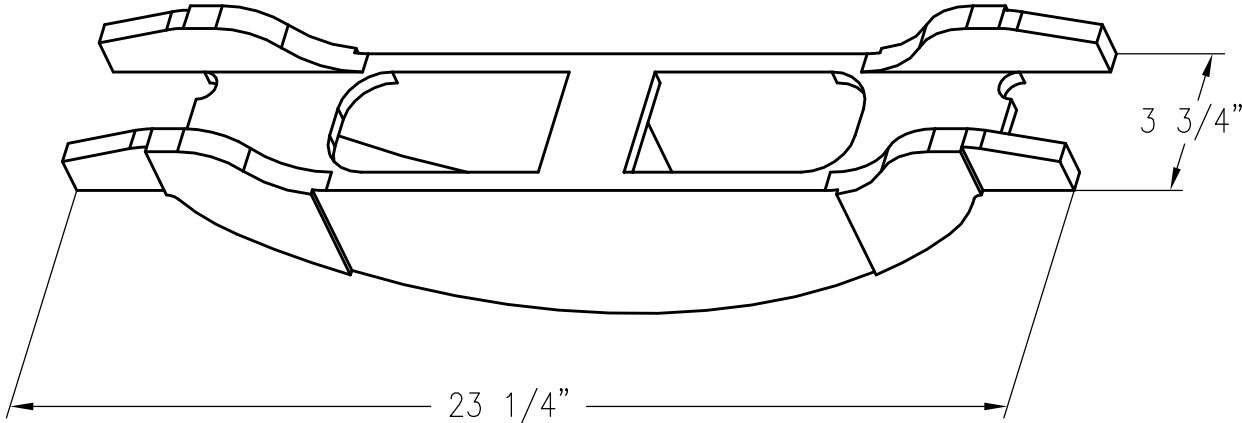

RAIL SUPPORT

PATTERN NUMBER: CC-3009
DRAWING NUMBER: 10916

F006

WEIGHT: 26.7#