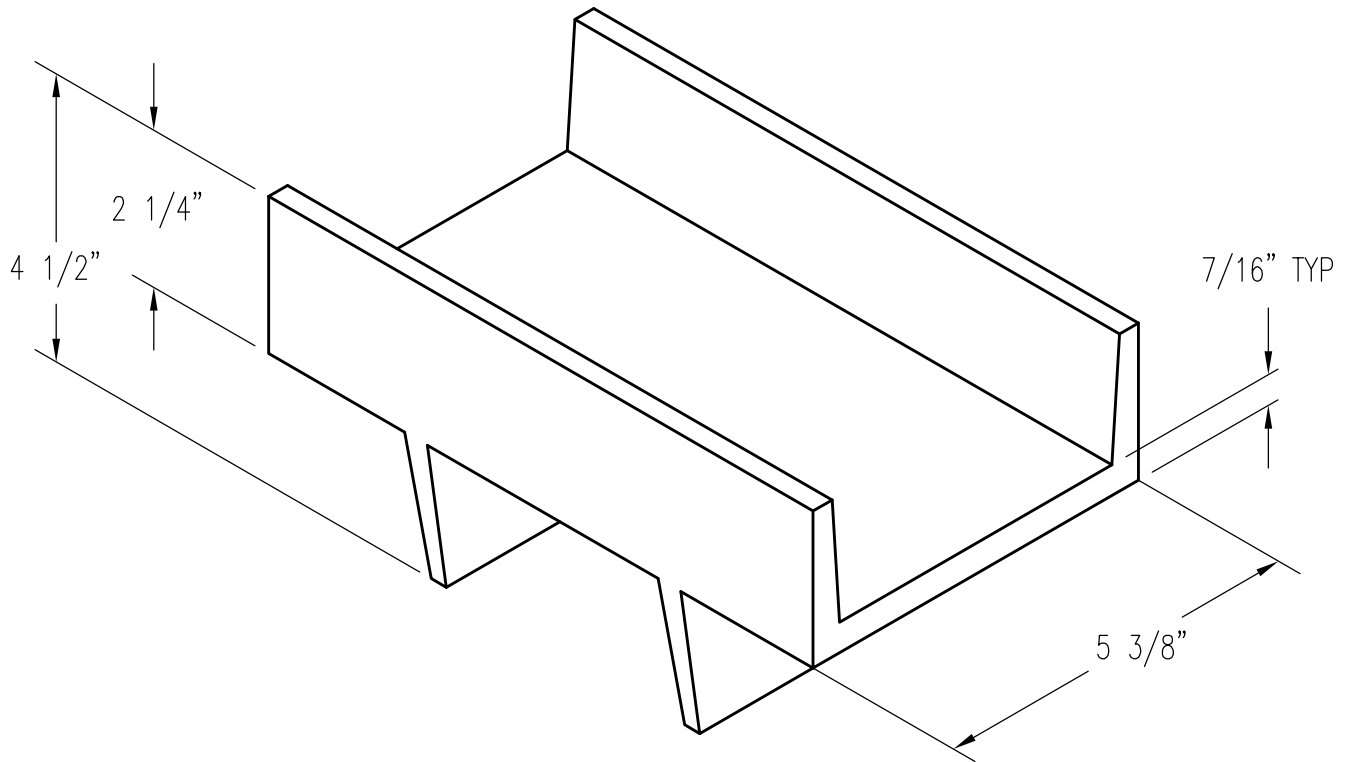

PIER CAP

PATTERN NUMBER: CC-3011
DRAWING NUMBER: CA-2067-D

F041

WEIGHT: 12 1/2#