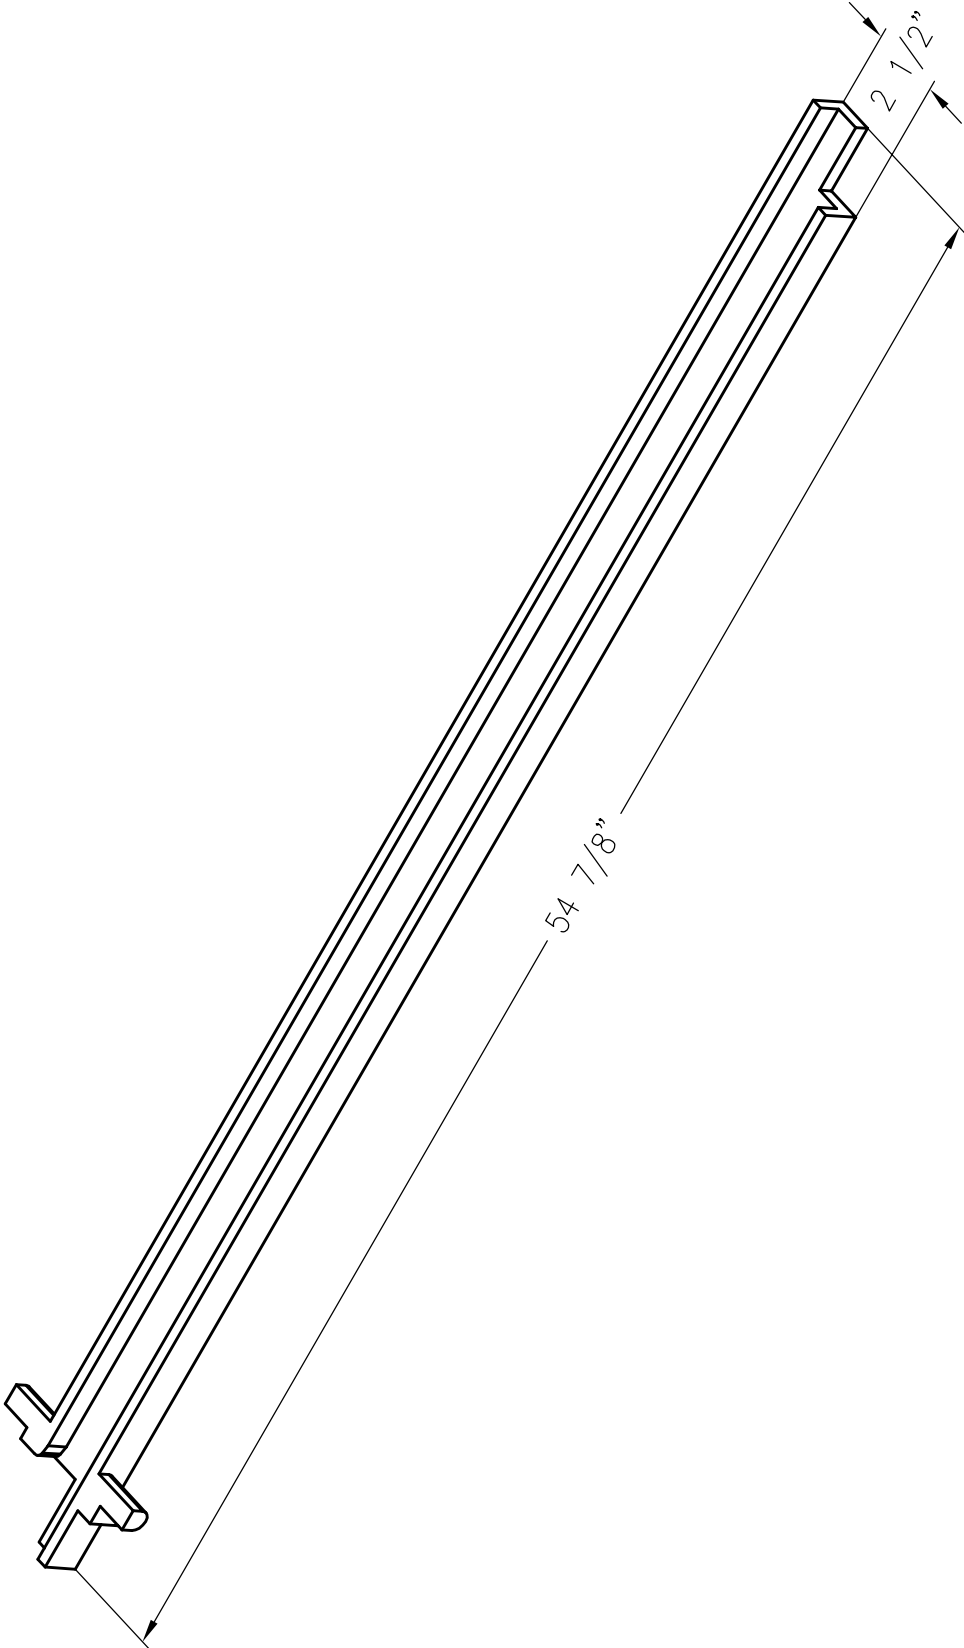

INTERMEDIATE RAIL

PATTERN NUMBER: CC-3012
DRAWING NUMBER: 13735

F007

WEIGHT: 26.8#