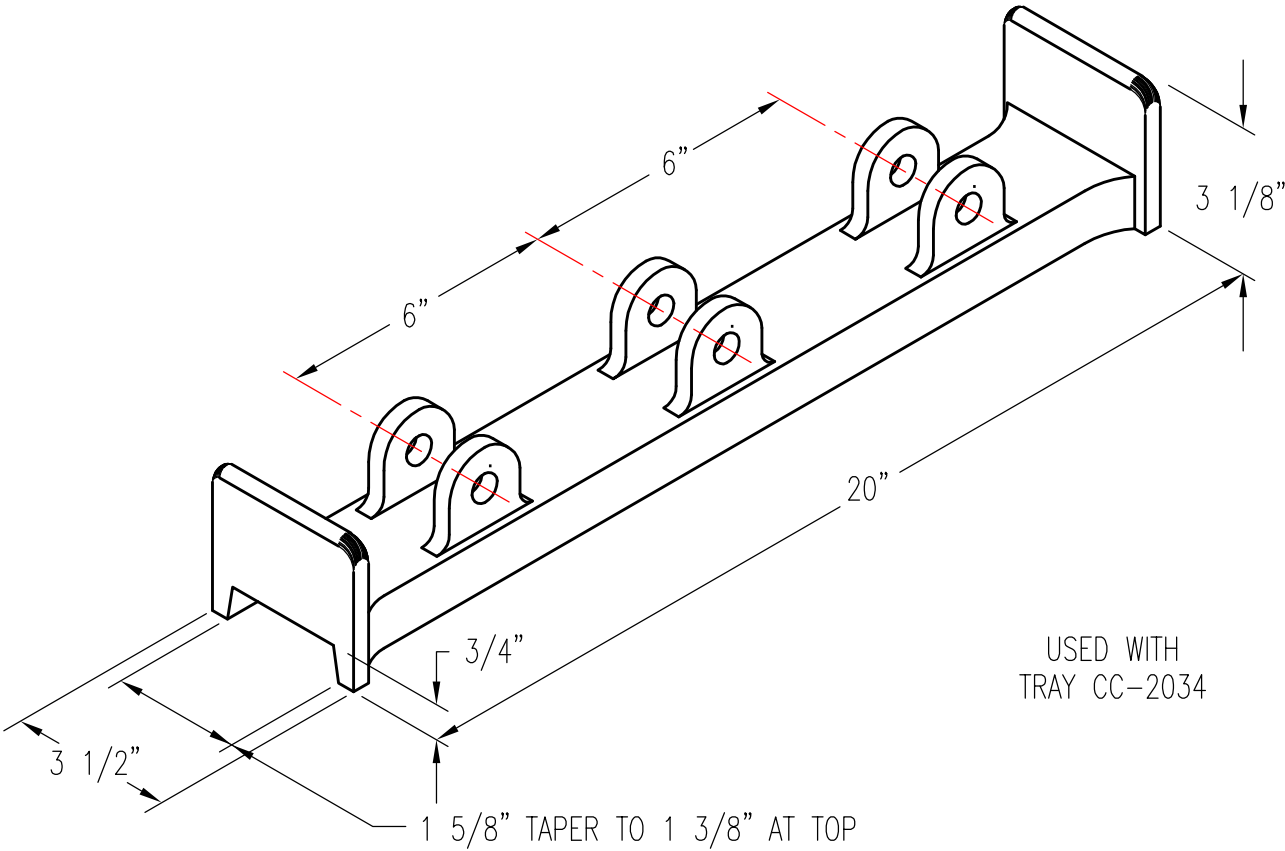

# CENTER RAIL

PATTERN NUMBER: CC-3015  
DRAWING NUMBER: CA-2095-D

F042

WEIGHT: 12#