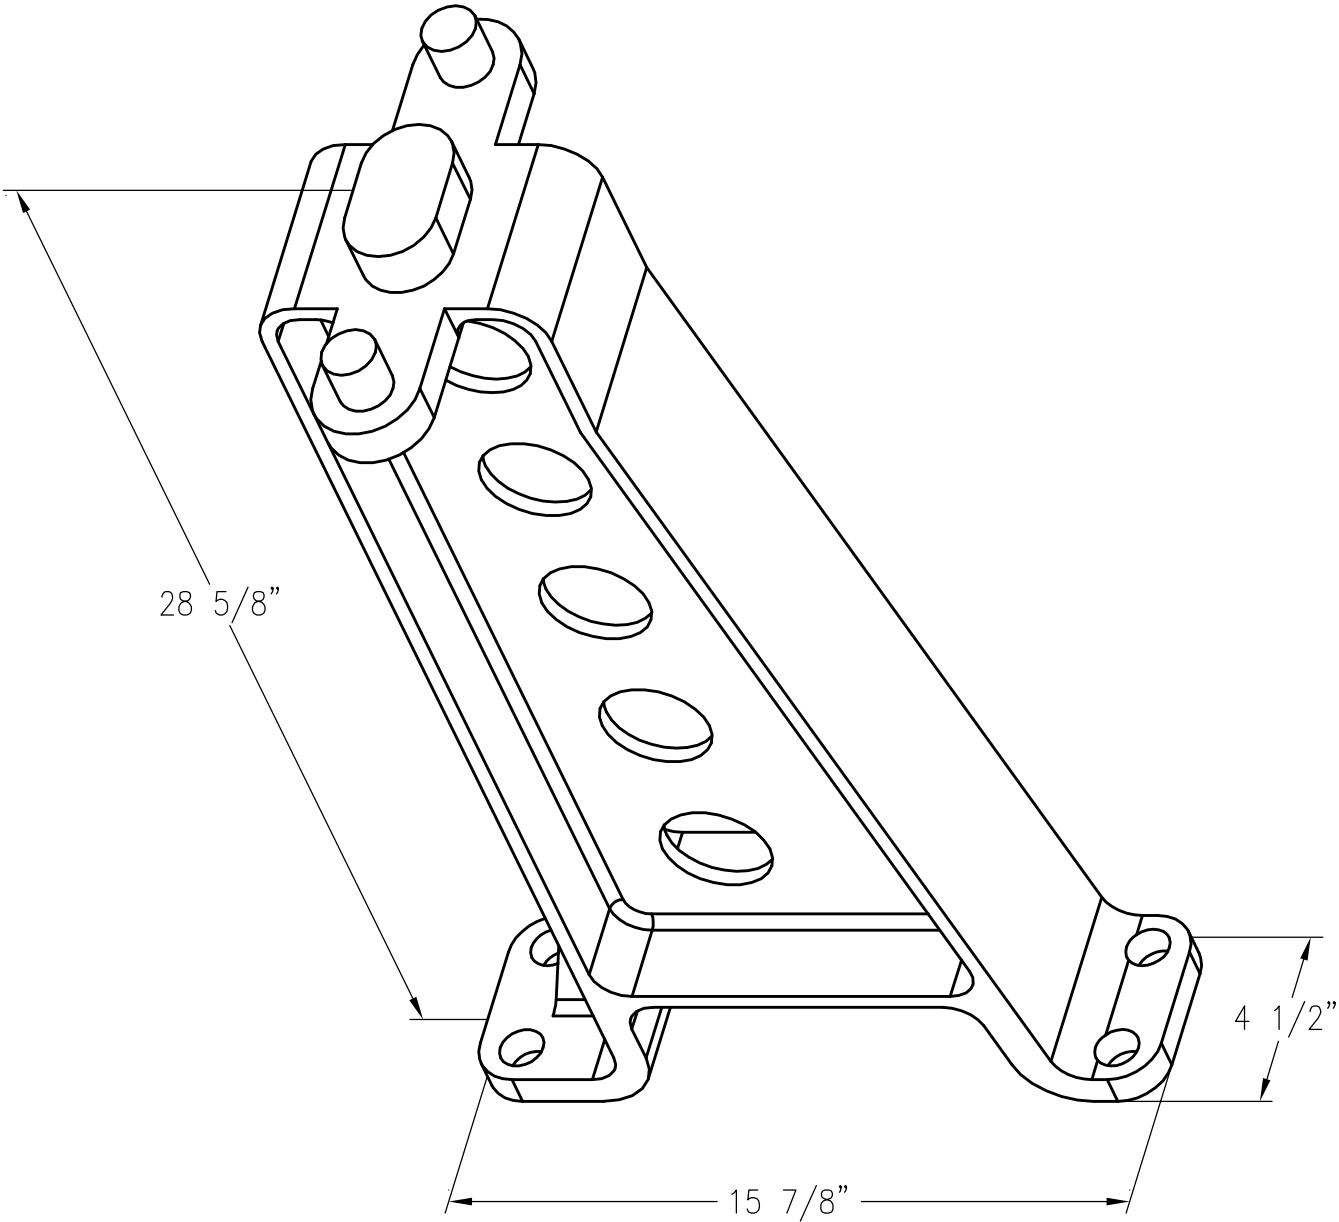

RAIL SPACER BRACE

PATTERN NUMBER: CC-3016
DRAWING NUMBER: 10915

F010

WEIGHT: 72#