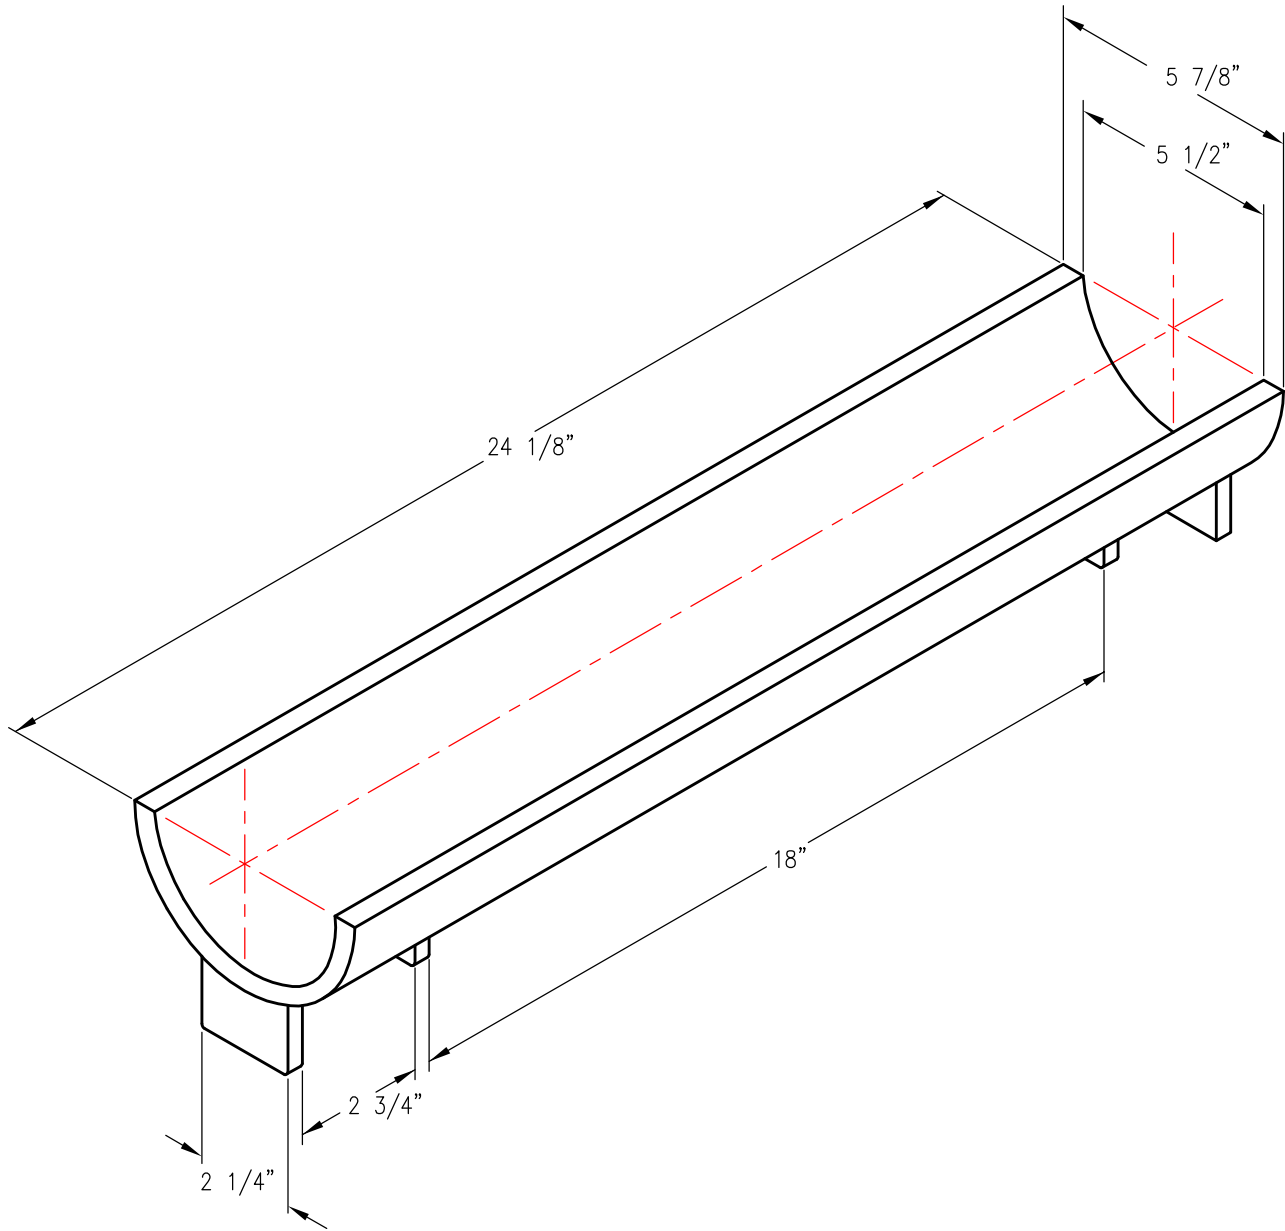

TROUGH

PATTERN NUMBER: CC-3017
DRAWING NUMBER: 55-D-220

F011

WEIGHT: 22#