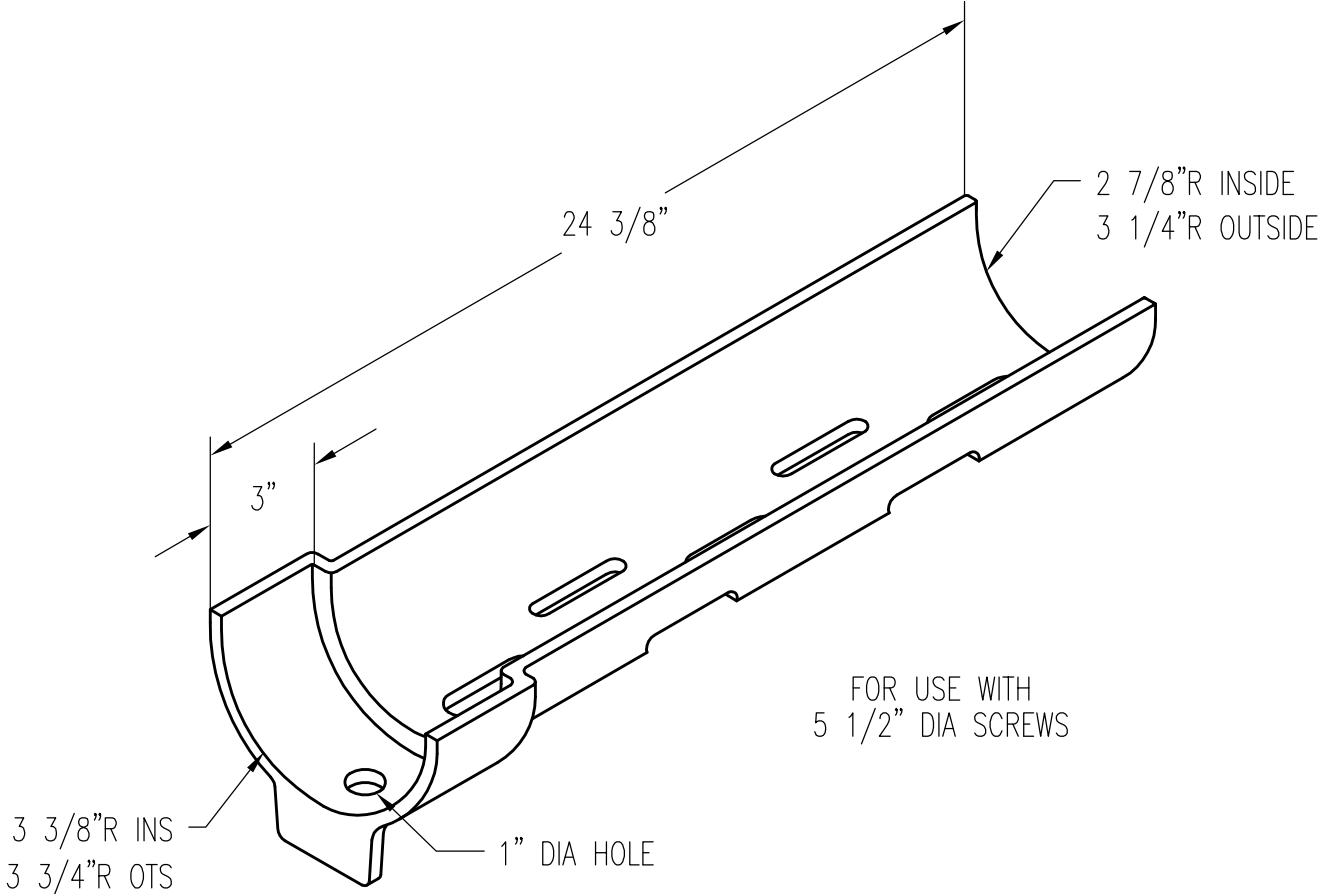

SCREW TROUGH SEGMENT

PATTERN NUMBER: CC-3019
DRAWING NUMBER: CA-1175-B

F043

WEIGHT: 27#