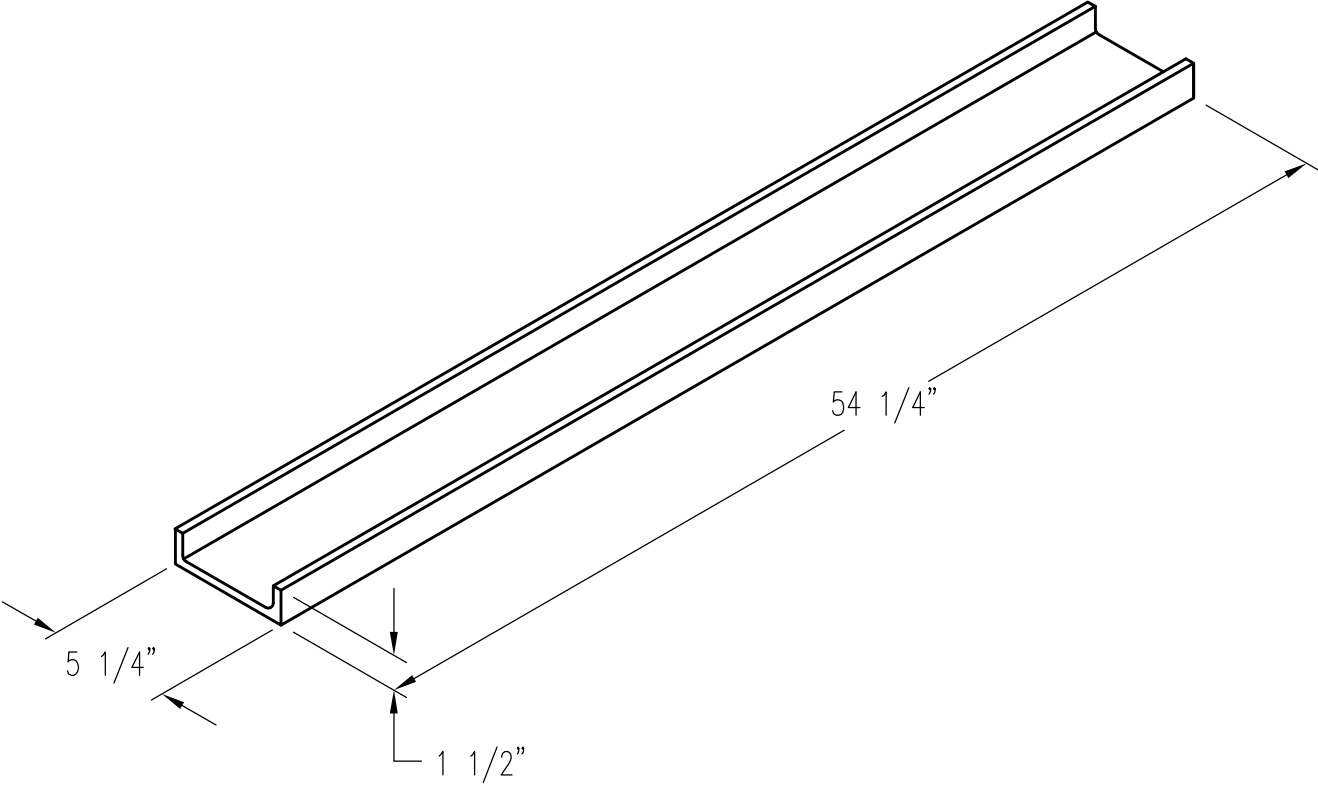

CHANNEL, 5 1/4"

PATTERN NUMBER: CC-3025
DRAWING NUMBER: CA-0815-A

F048

WEIGHT: 38#