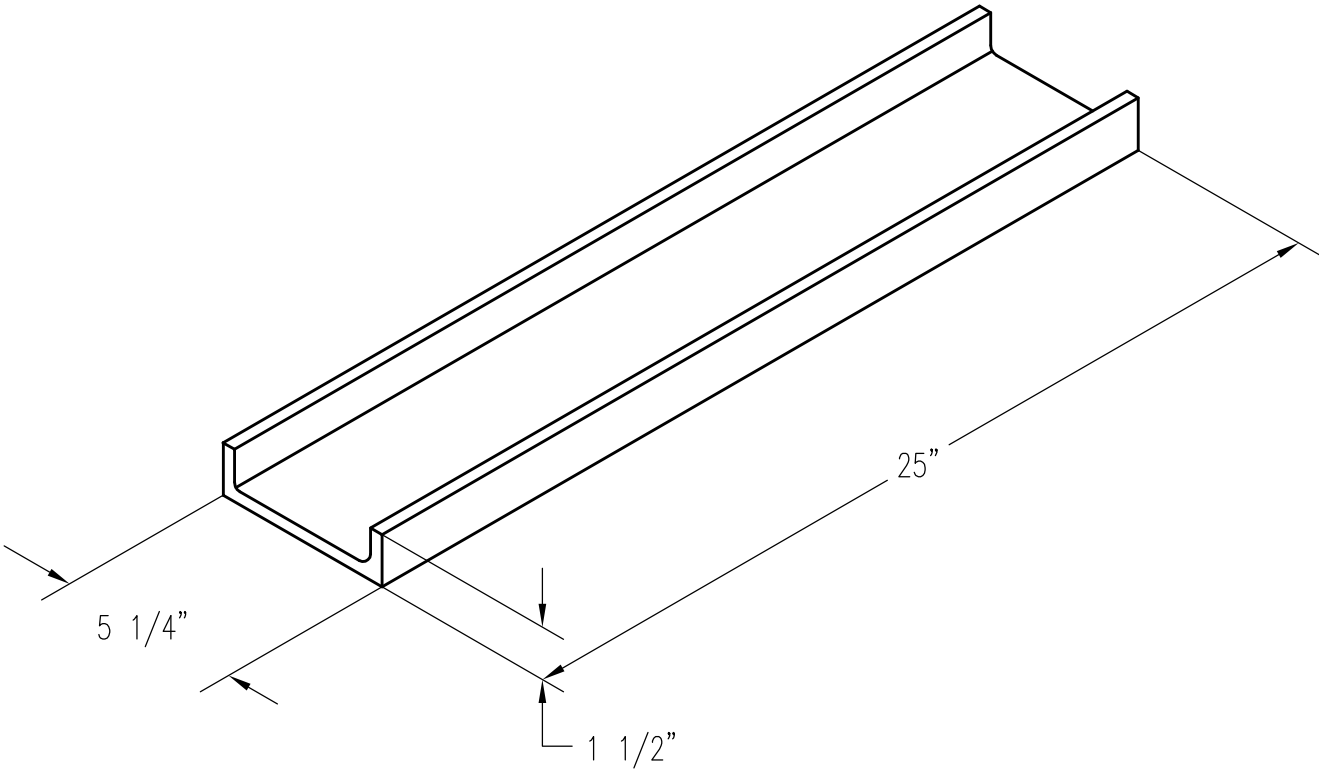

CHANNEL, 5 1/4"

PATTERN NUMBER: CC-3026
DRAWING NUMBER: CA-0815-A

F049

WEIGHT: 21#