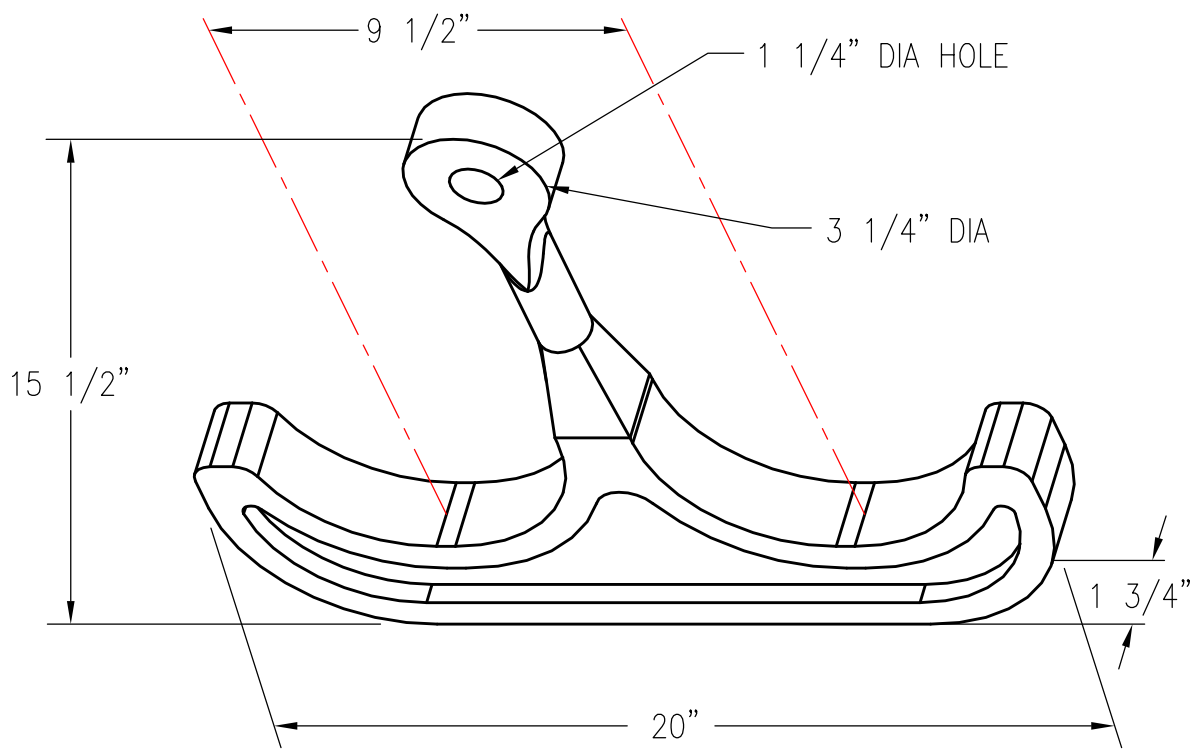

# TUBE HANGER, 7"

PATTERN NUMBER: CC-3029  
DRAWING NUMBER: 10916

F014

WEIGHT: 32.5