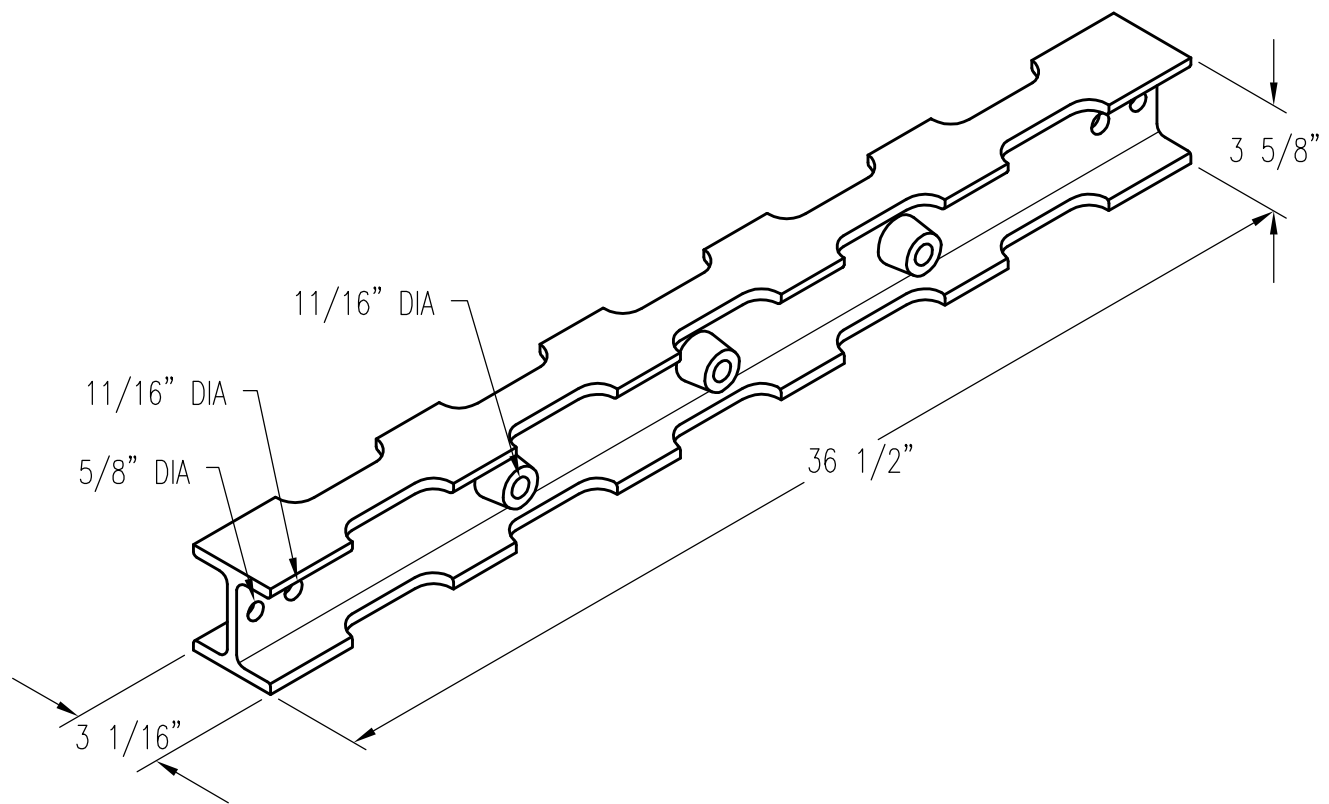

# I-BEAM, 3 5/8"

PATTERN NUMBER: CC-3030  
DRAWING NUMBER: CA-0922-B

F051

WEIGHT: 28 1/2#