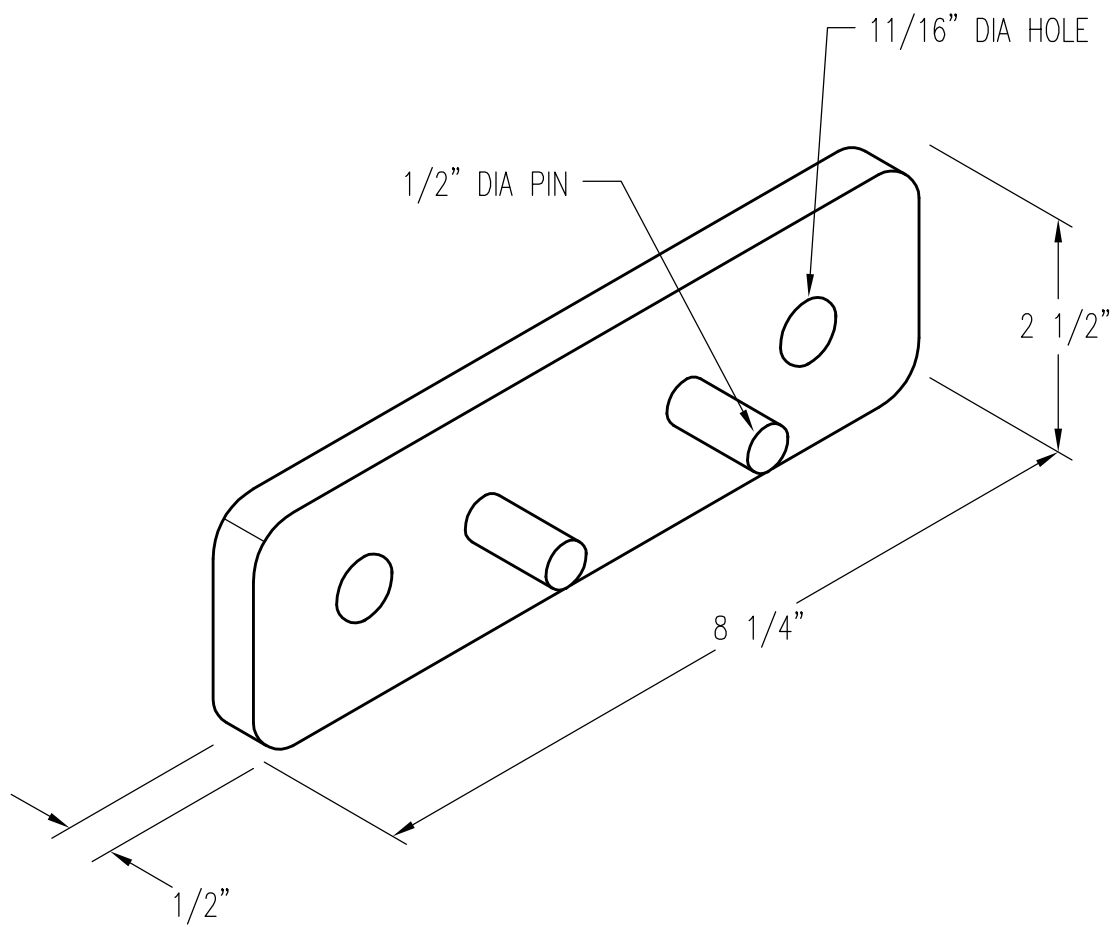

TIE PLATE

PATTERN NUMBER: CC-3031
DRAWING NUMBER: CA-0922-B

F052

WEIGHT: 3#