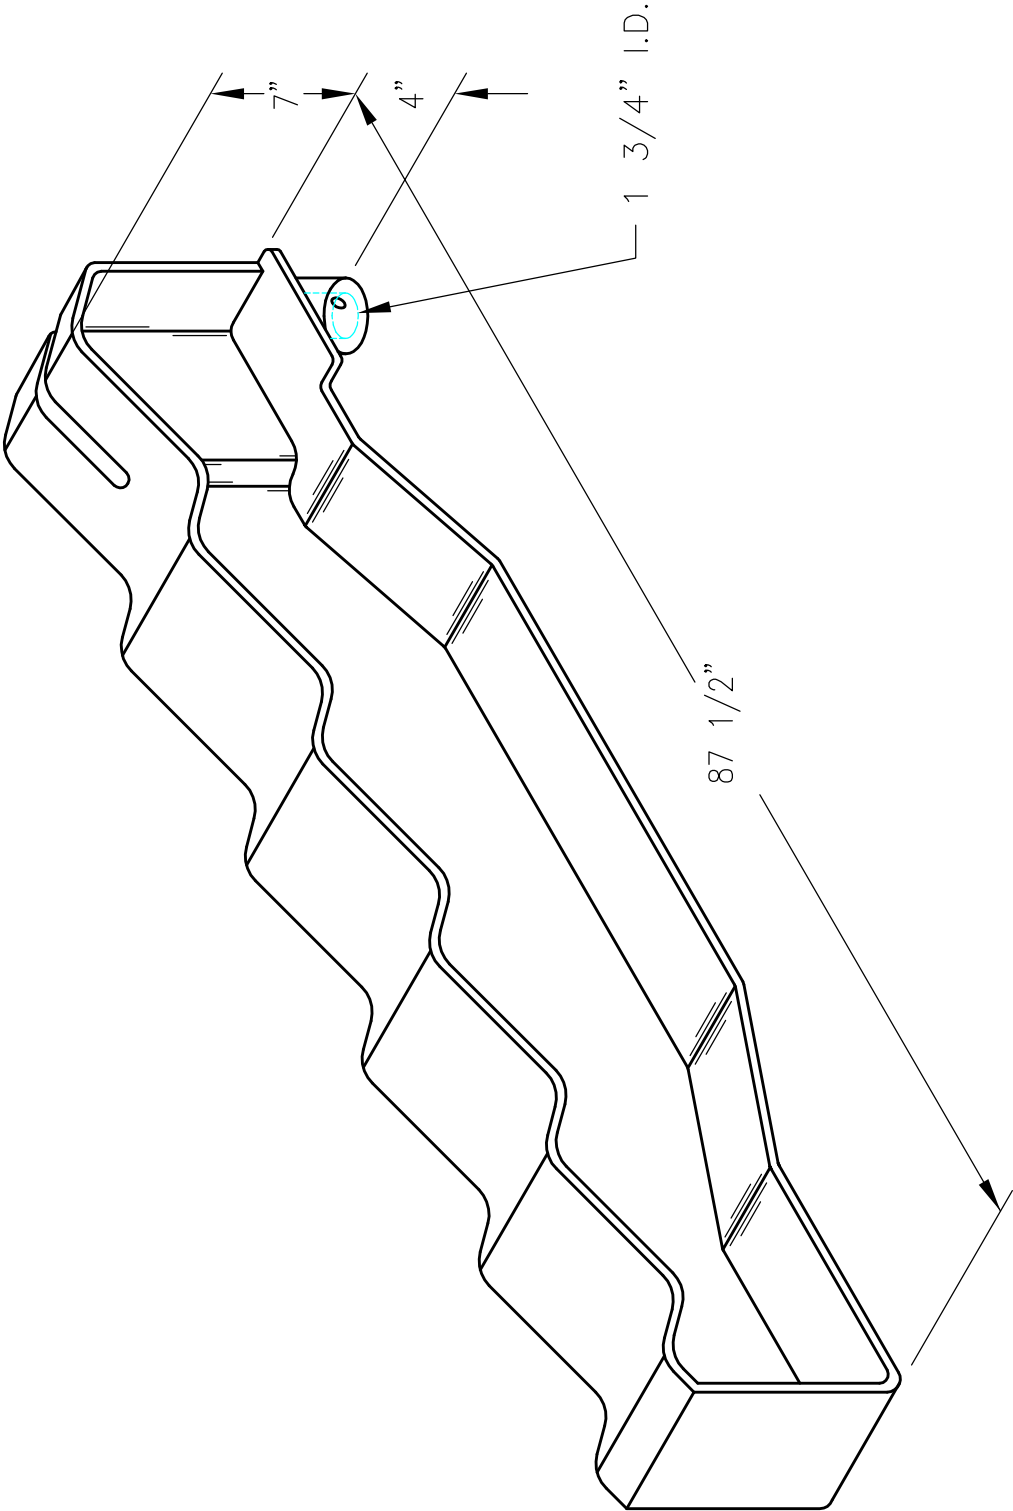

WALKING BEAM

PATTERN NUMBER: CC-3033
DRAWING NUMBER: 1091-N4

F018

WEIGHT: 173#