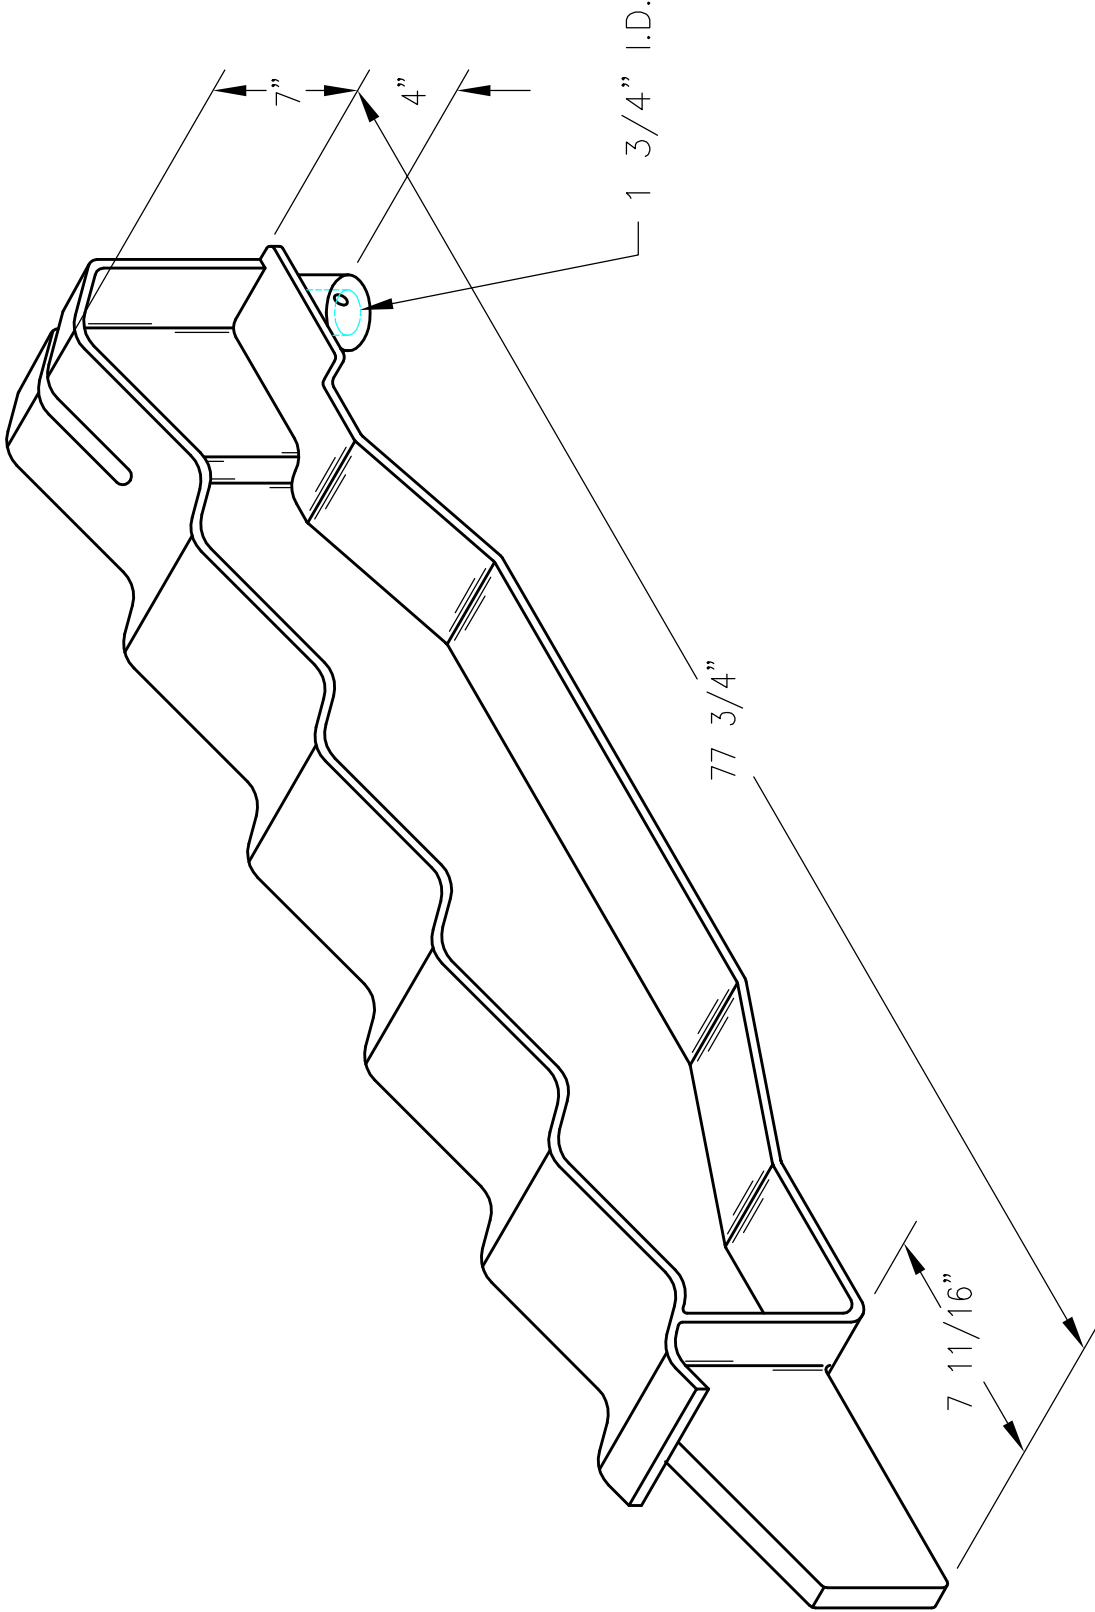

# WALKING BEAM

PATTERN NUMBER: CC-3034-B  
DRAWING NUMBER: 1091-N5

F020

WEIGHT: 173#