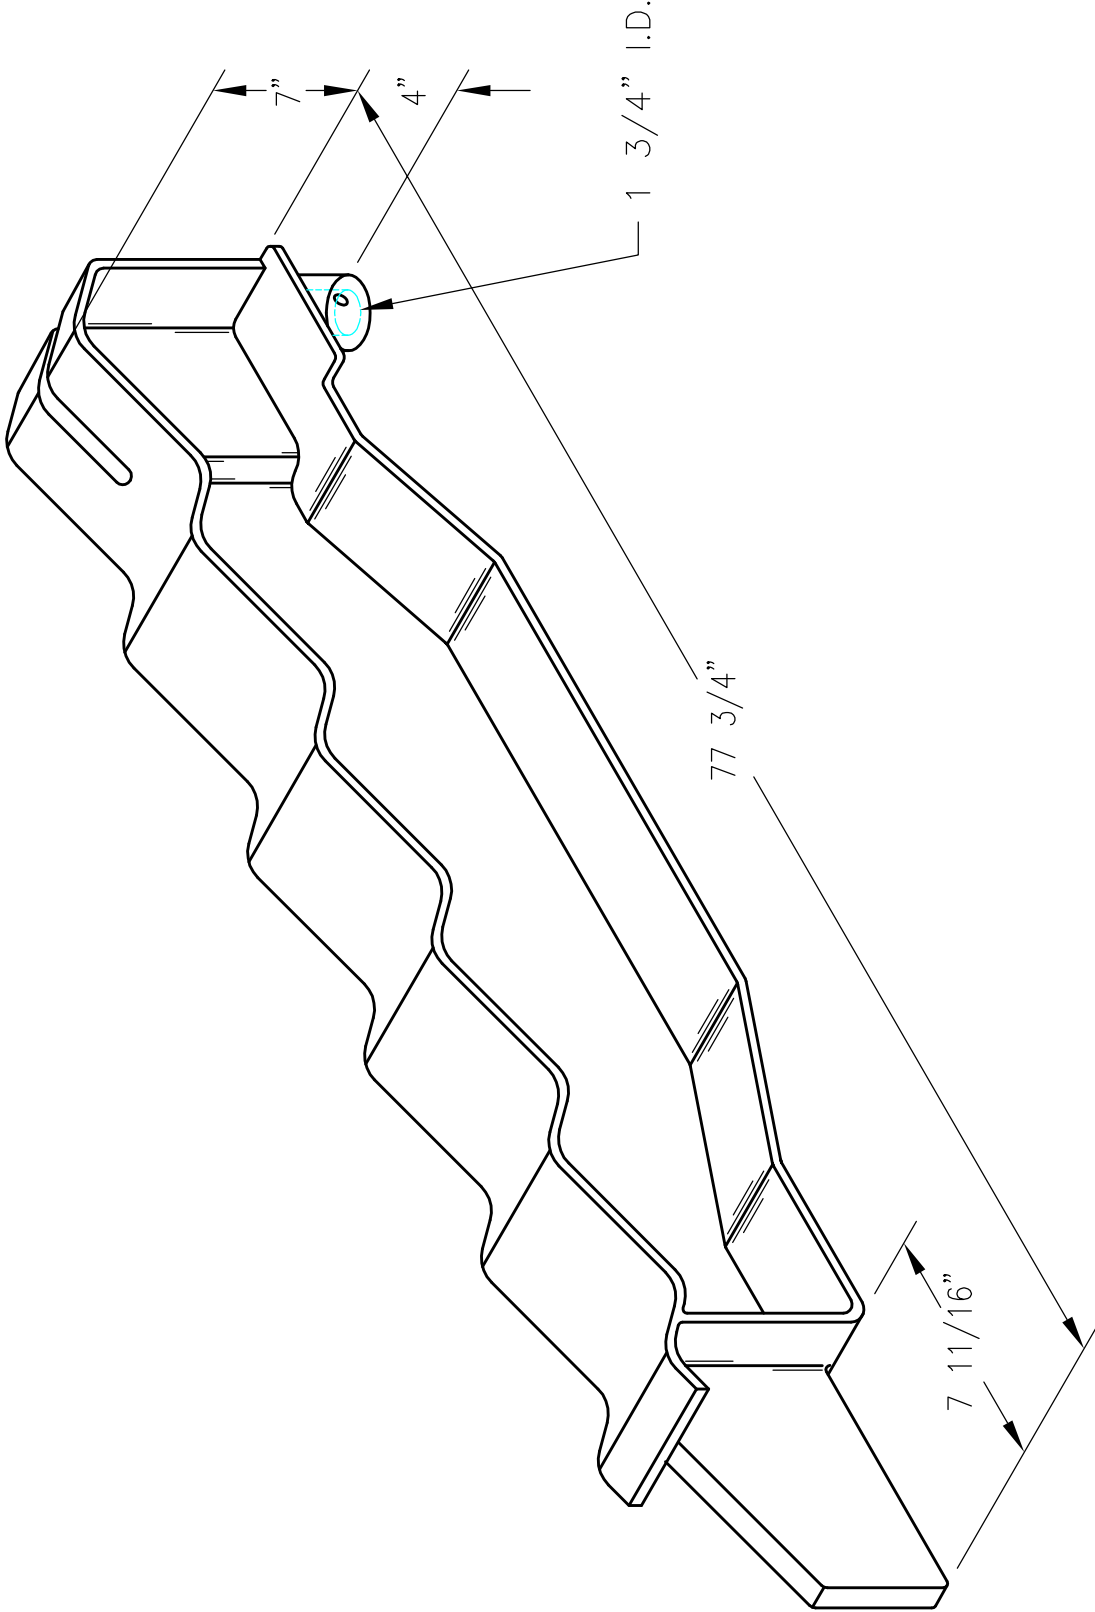

WALKING BEAM

PATTERN NUMBER: CC-3034-C
DRAWING NUMBER: 1091-N8

F021

WEIGHT: 173#