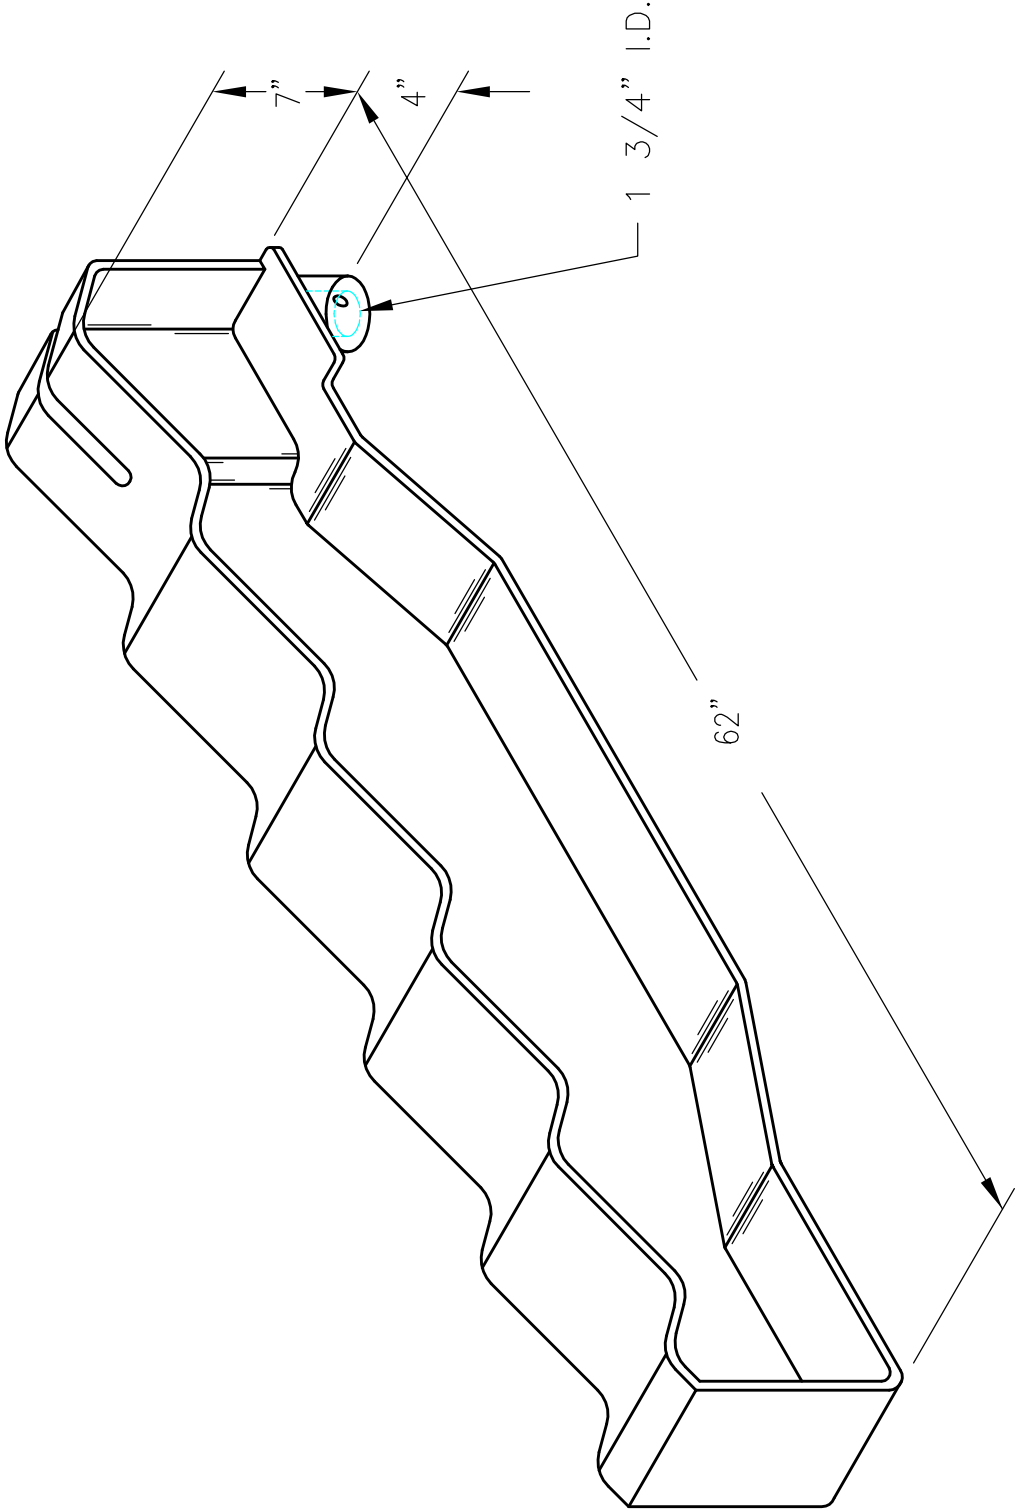

WALKING BEAM

PATTERN NUMBER: CC-3035
DRAWING NUMBER: 1091-N9

F023

WEIGHT: 140#