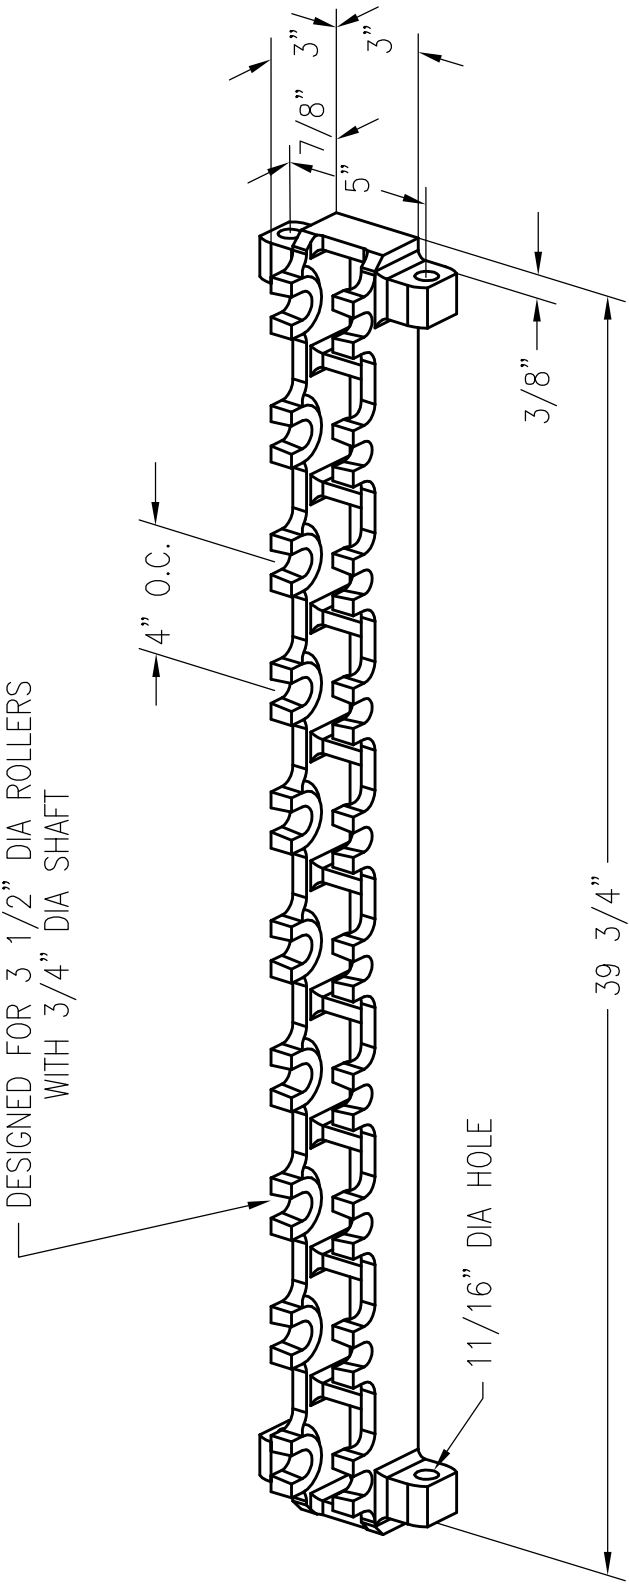

ROLLER RAIL

PATTERN NUMBER: CC-3038
DRAWING NUMBER: AL2239033

F025

WEIGHT: 37#