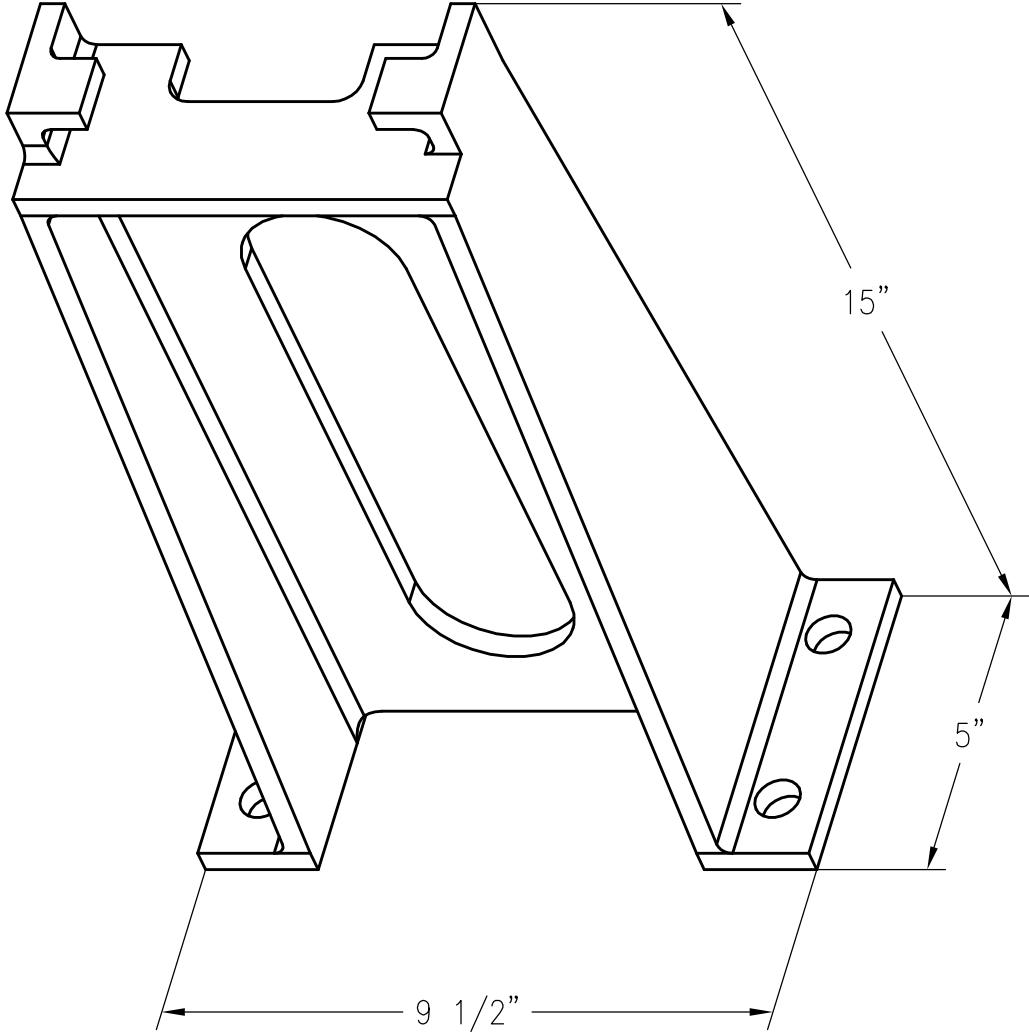

PIER SUPPORT

PATTERN NUMBER: CC-3039
DRAWING NUMBER: 4499-3-7

F027

WEIGHT: 26.75#