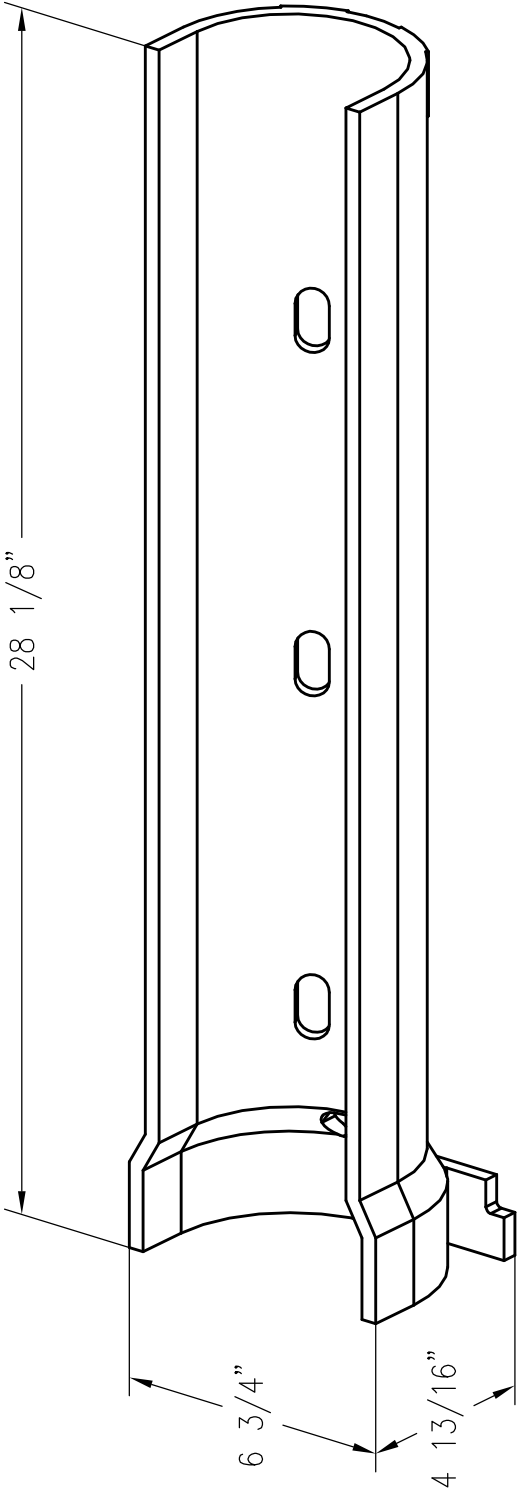

INTERMEDIATE TROUGH

PATTERN NUMBER: CC-3040
DRAWING NUMBER: 4499-4-7

F028

WEIGHT: 35#