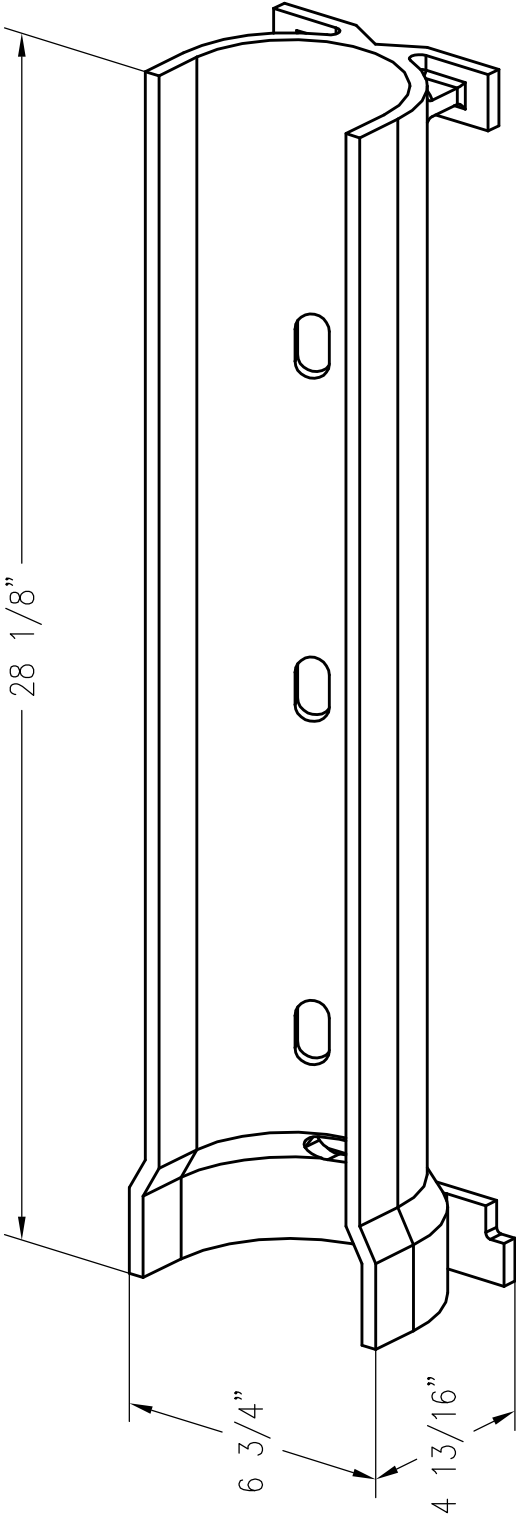

DISCHARGE TROUGH

PATTERN NUMBER: CC-3041
DRAWING NUMBER: 4499-5-7

F029

WEIGHT: 35.25#