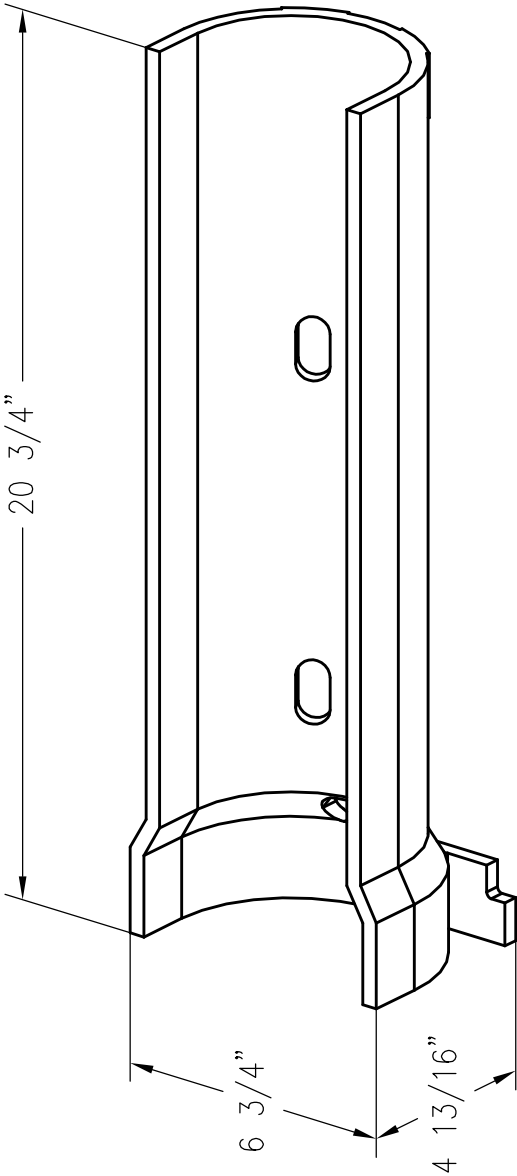

CHARGE TROUGH

PATTERN NUMBER: CC-3042
DRAWING NUMBER: 4499-6-7

F030

WEIGHT: 27#