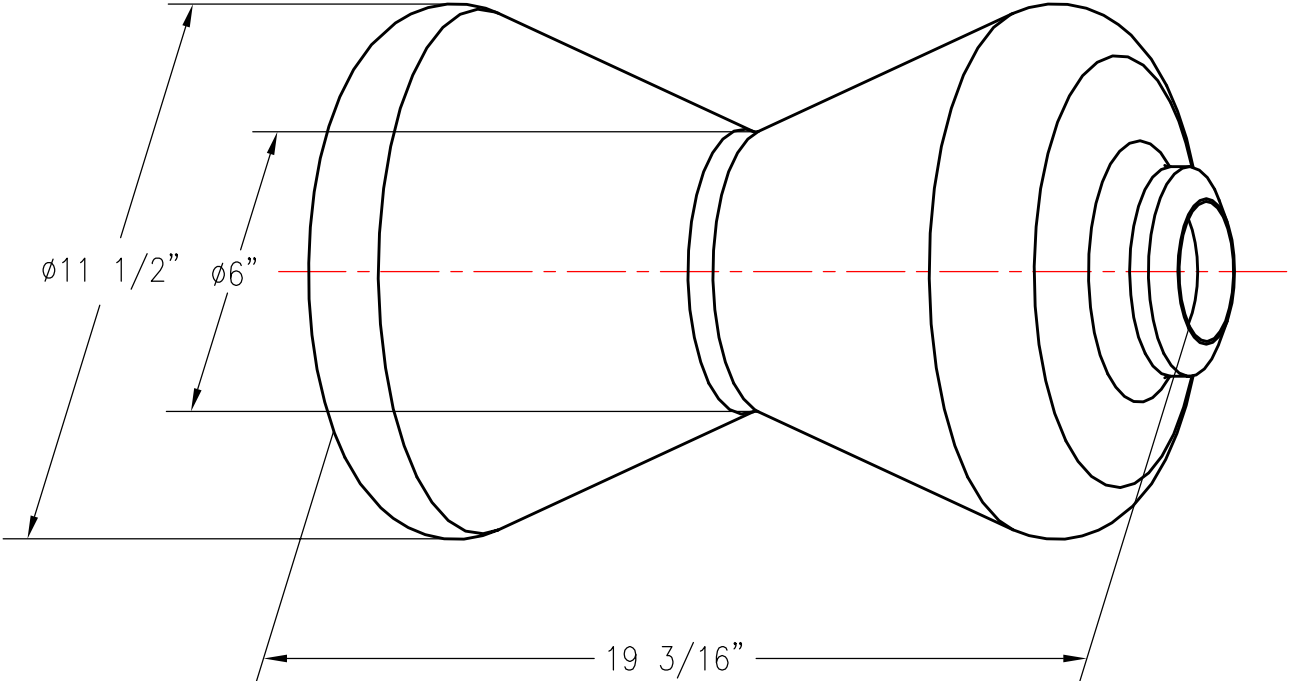

RUN OUT ROLL

PATTERN NUMBER: CC-3043
DRAWING NUMBER: 1098-N1

F031

WEIGHT: 115#