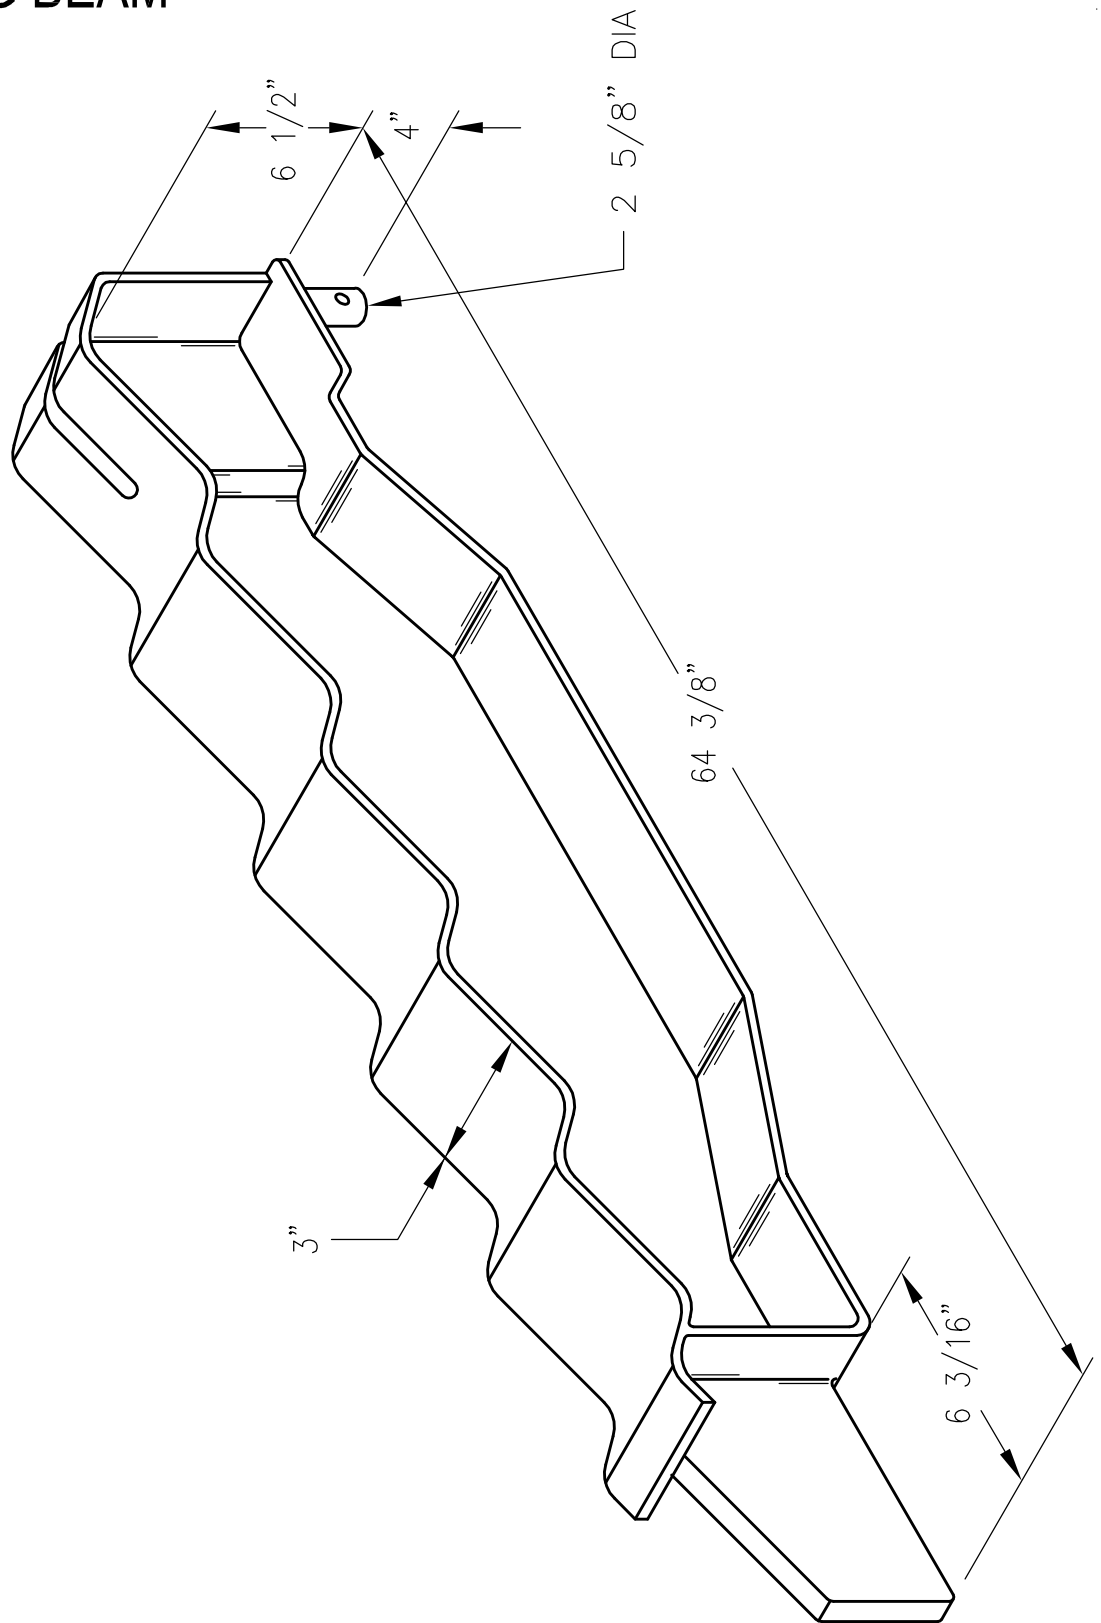

WALKING BEAM

PATTERN NUMBER: CC-3045
DRAWING NUMBER: 1098-N3

F054

WEIGHT: 115 1/2#