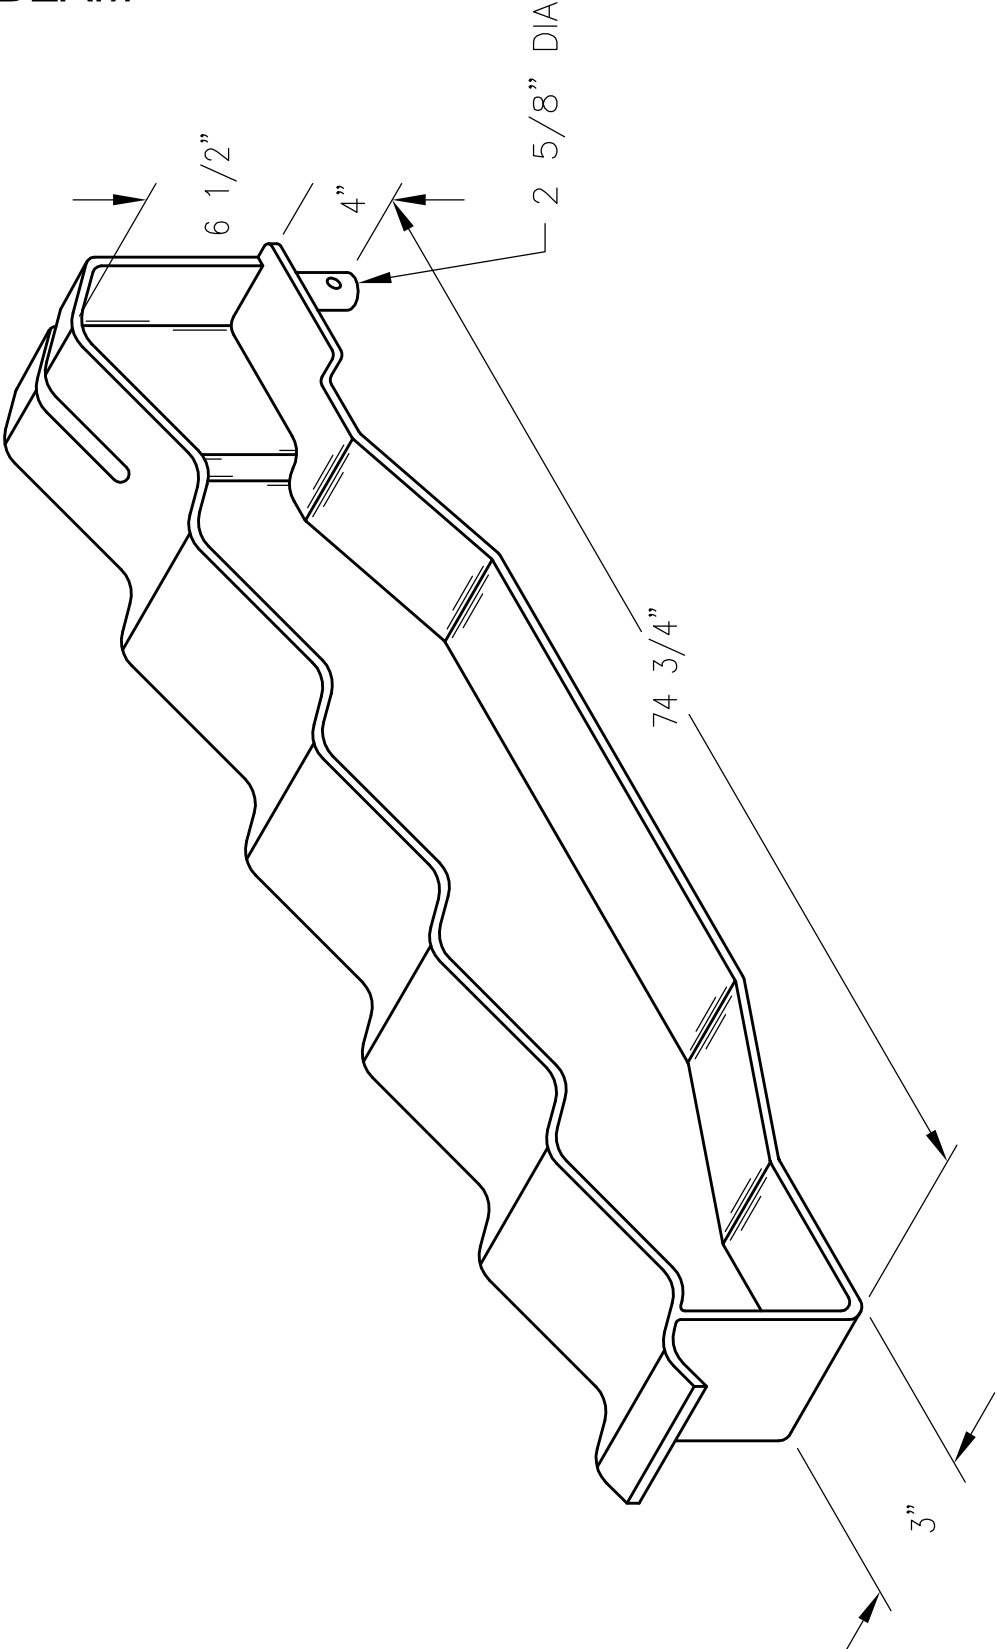

WALKING BEAM

PATTERN NUMBER: CC-3046
DRAWING NUMBER: 1098-N4

F055

WEIGHT: 138#