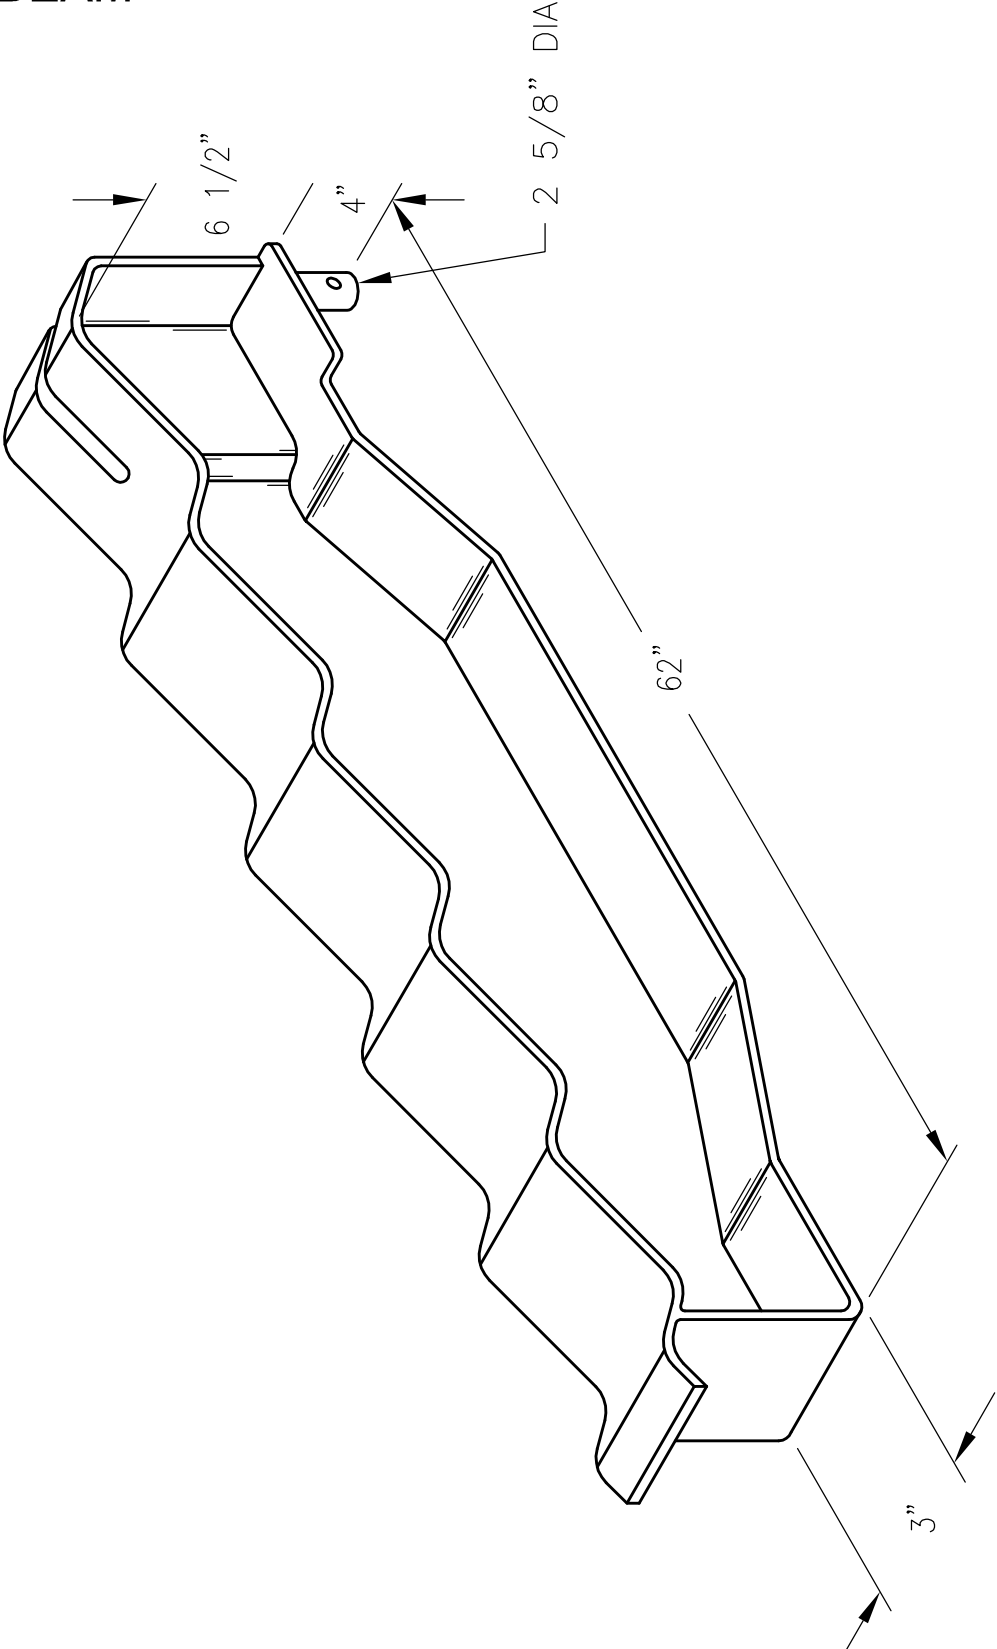

# WALKING BEAM

PATTERN NUMBER: CC-3047  
DRAWING NUMBER: 1098-N5

F056

WEIGHT: 113 1/2#